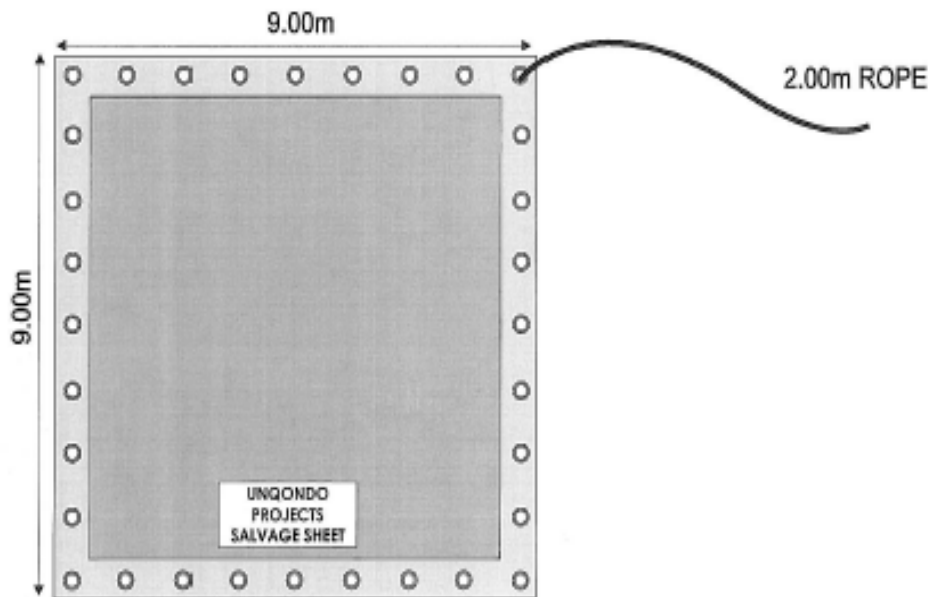

## Unqondo Salvage Sheet

**GENERAL**

Salvage sheets are generally used by emergency personnel essentially for salvage and rescue operations.

**DESCRIPTION**

PVC sheet is used to form the Unit. The sheet is fitted with Nylon ropes, attached to the sides  
 Eyelets are fitted at 1 metre intervals  
 Colour Options are available

**NOTES:**

1. 2.00m ROPE ON EACH EYELET
2. EYELETS EVERY 1.00m
3. COLOUR: RED
4. PRINT: WHITE ON RED
5. CUSTOMIZED PRINTING AVAILABLE

Data Sheet : Unqondo Salvage Sheet	Product : Salvage Sheet
Ref : Unq / Salv Sht / July 2009 REV 0	
<b>UnQondo Projects – Fire Protection Specialists</b>	Unit 08 - Cranberry Industrial Park
Tel + 27 11 795 1688 / 795 1899 Fax + 27 11 795 1799 Email : admin@unqondo.co.za	Cranberry Street - Laser Park – Honeydew- Gauteng, S Africa